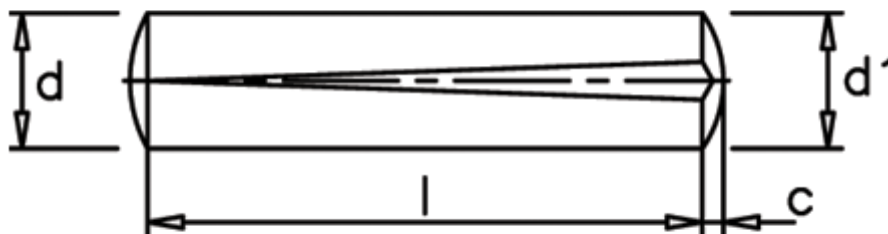

Article number: 08014331

Description: KLEE Slotted pin S1 8x32
Steel

Measures

c	= 1,2
d	= 8.0
d1	= 8.40
Length	= 32